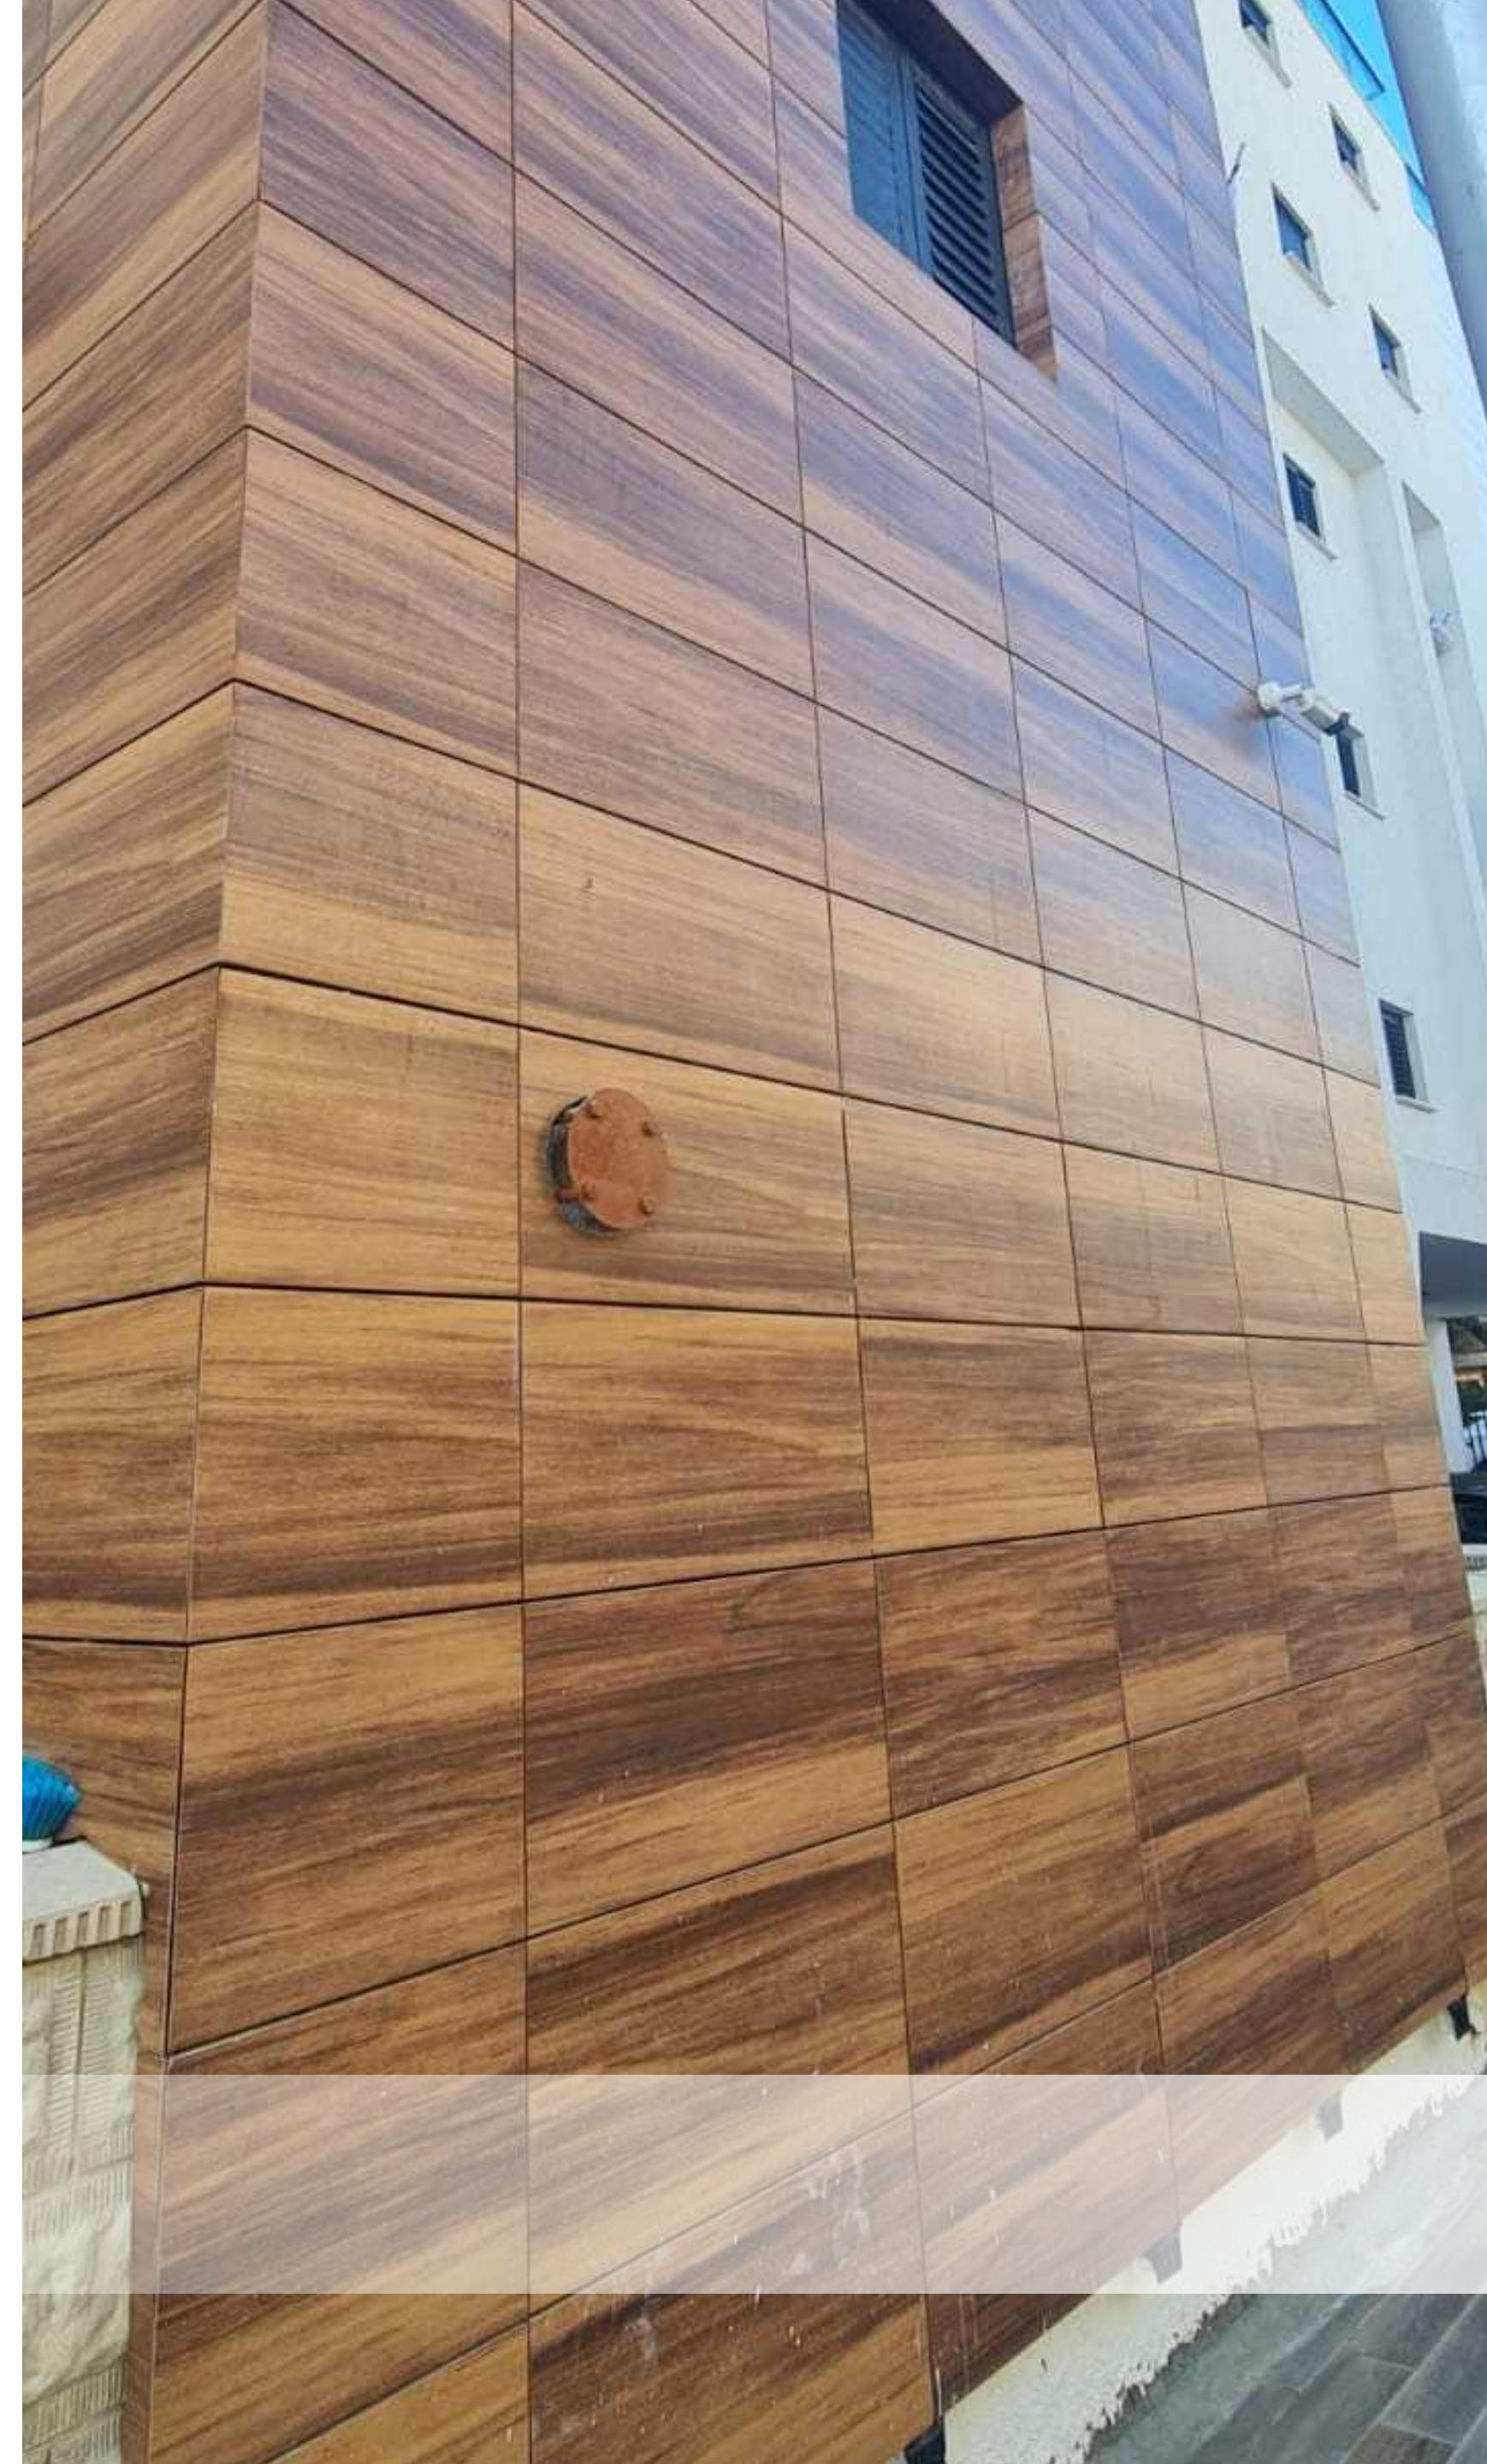

חיפוי חוץ | חולון