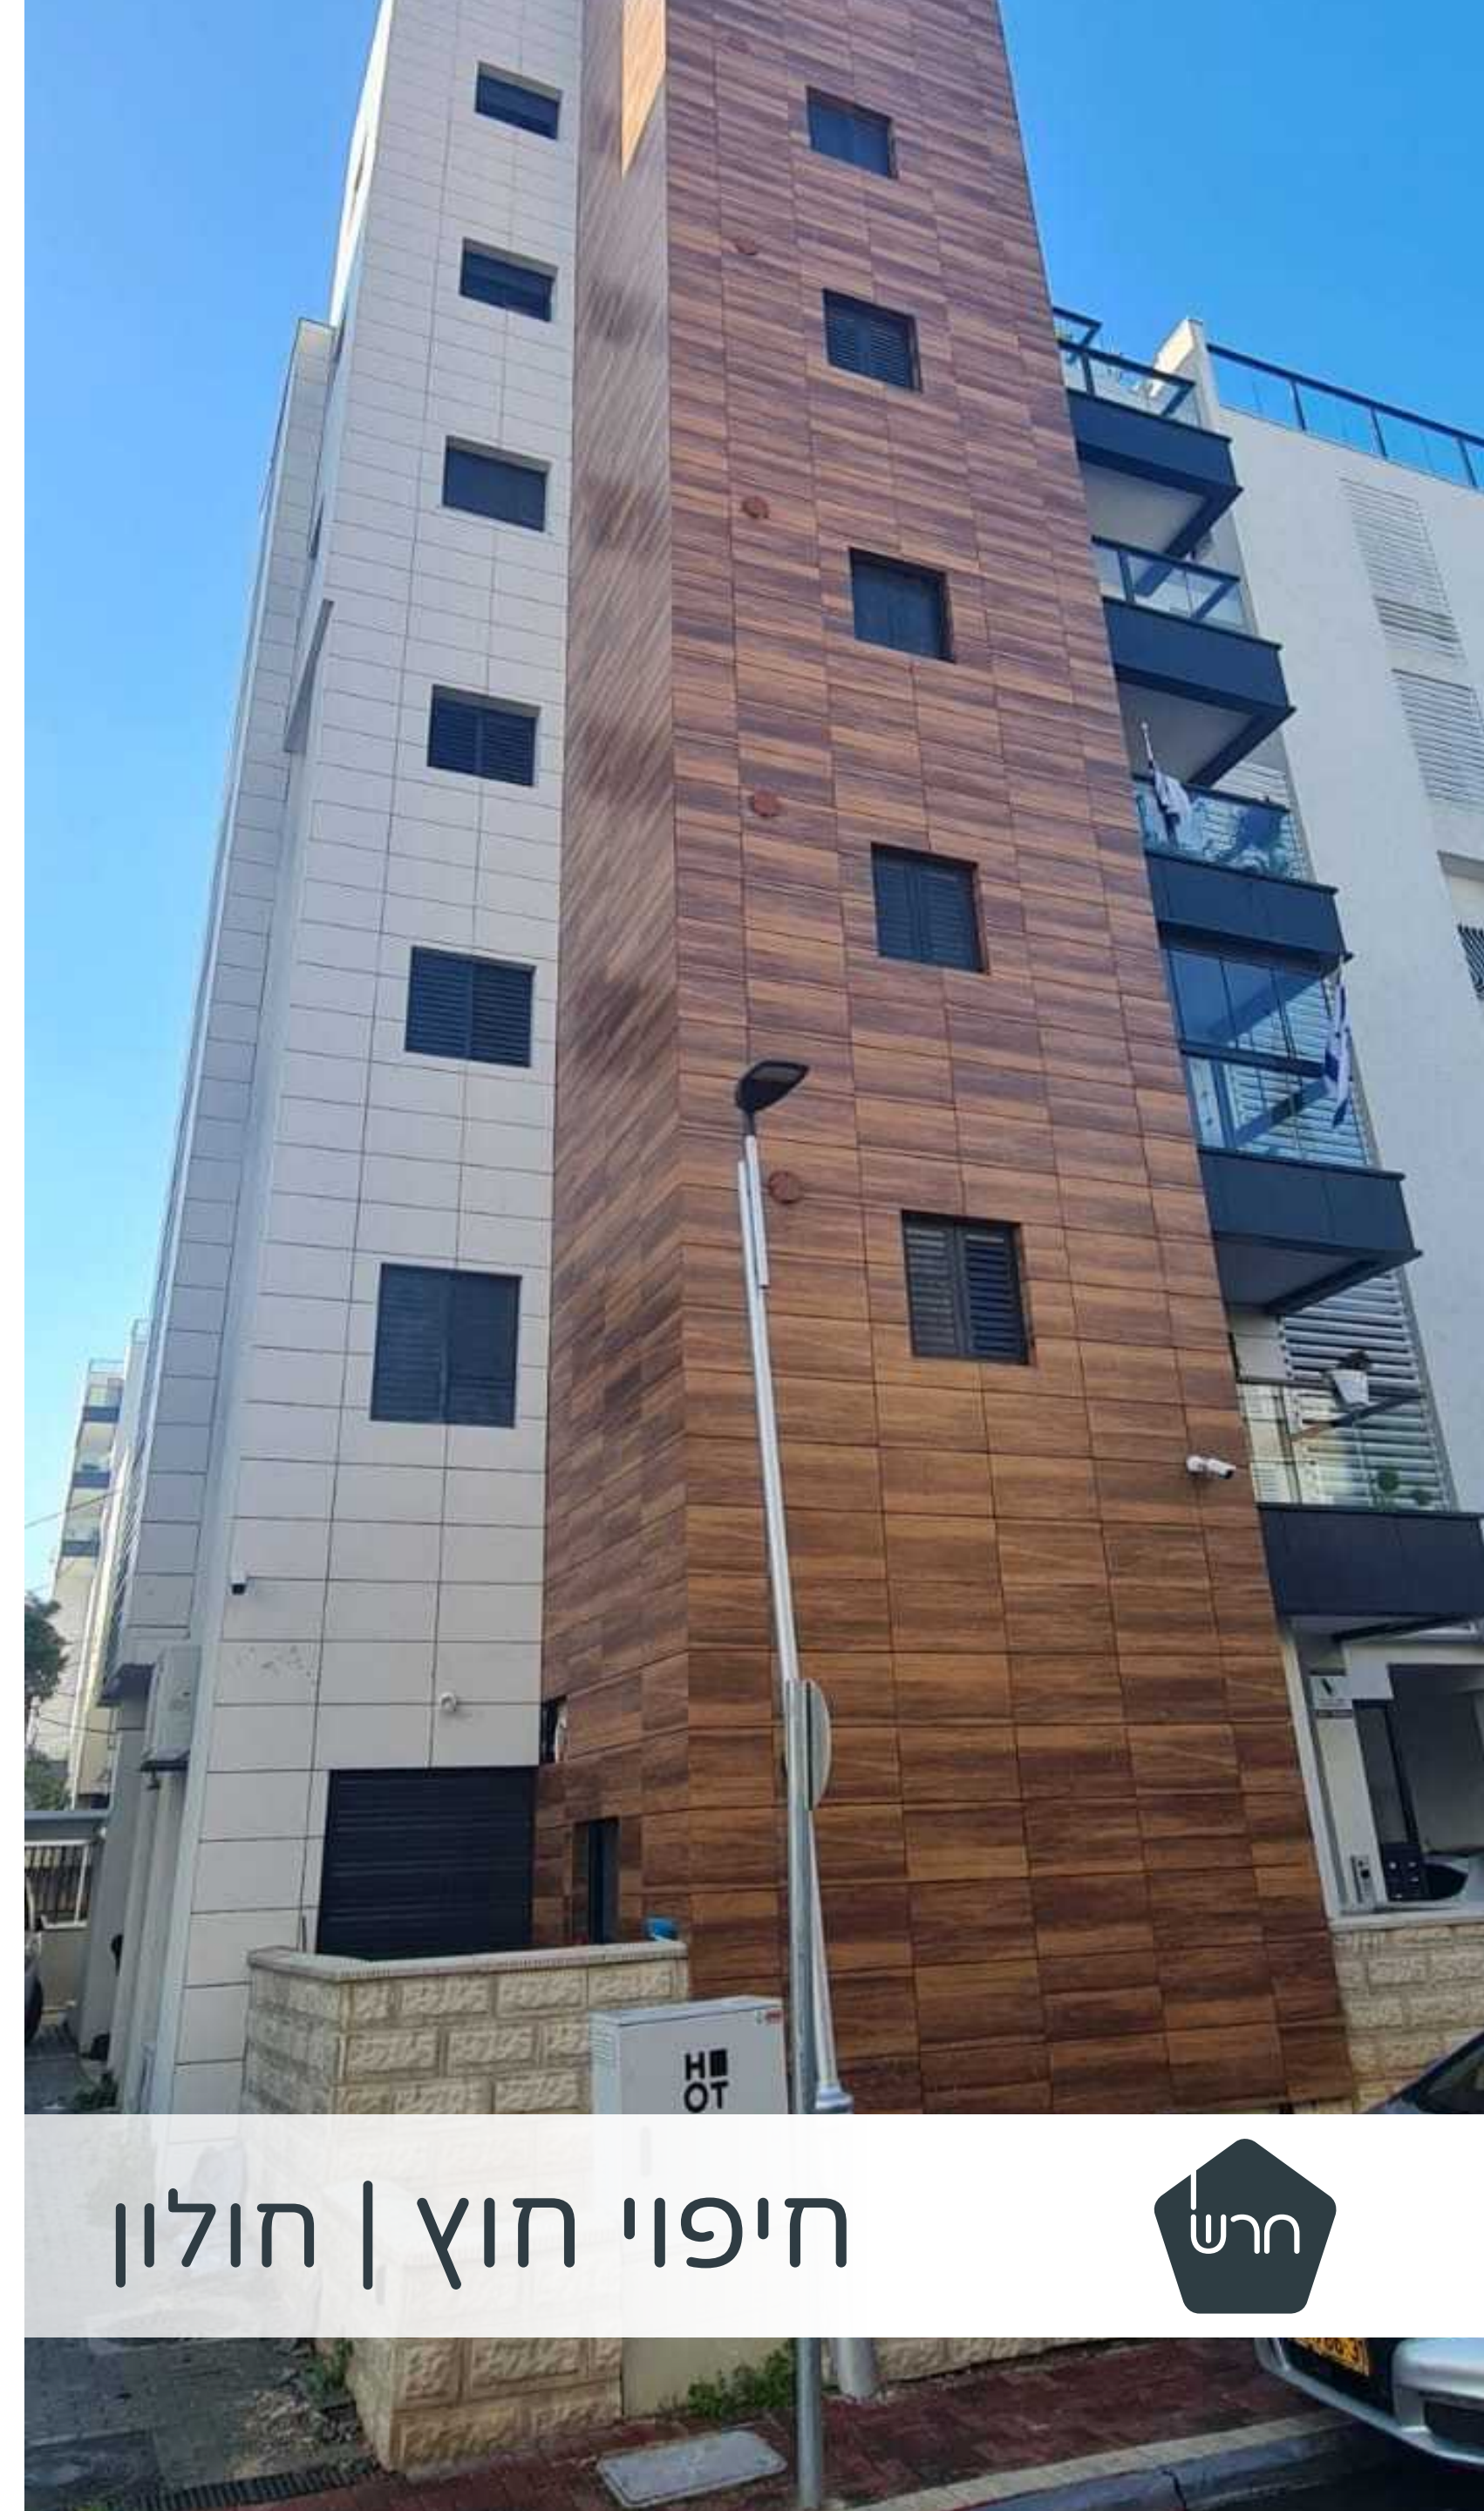

חיפוי חוץ | חולון